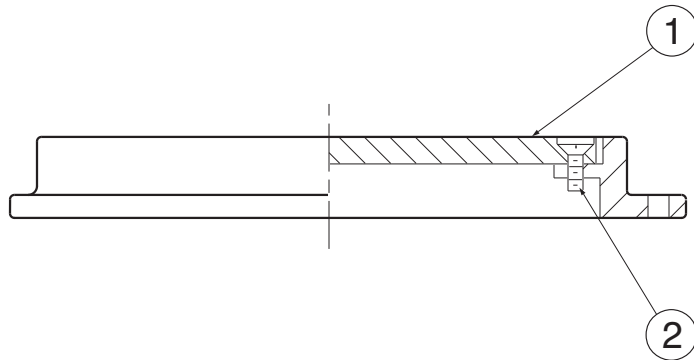

PART	DESCRIPTION	ITEM NUMBER	
1, 2	NB Cover w/Screws, 2 thru 4"	4020C04NB-NS	
1, 2	PB Cover w/Screws, 2 thru 4"	4020C04PB-NS	
3	NB Rim f/4020	06178-70-1	
3	PB Rim f/4020	06178-50-1	
1, 3	NB Cover and Rim Only f/4" 4020	4020NBTOP-CA	
1, 3	PB Cover and Rim Only f/4" 4020	4020PBTOP-CA	
1, 2	NB Cover w/Screws, 2 thru 4"	4040C04NB-NS	
1, 2	PB Cover w/Screws, 2 thru 4"	4040C04PB-NS	
3	NB Rim f/4040	06159-70-1	
3	PB Rim f/4040	06159-50-1	
1, 3	NB Cover and Rim Only f/2-4" 4040	4040NBTOP-CA	
1, 3	PB Cover and Rim Only f/2-4" 4040	4040PBTOP-CA	
2	Screws f/NB Cvr, 4020-4240 ea (3 reqd)	76053-80-6	
2	Screws f/PB Cvr, 4020-4240 ea (3 reqd)	76053-51-6	
1	Cast Iron Cover Only, 2-4", 4220	06144-10-0	
3	Heavy Duty Cast Iron Rim, 2-4", 4220	06189-10-0	
	CI Tractor Cover f/2-4", 4240	05847-10-0	
	DI Tractor Cover f/2-4", 4240	04888-20-0	
	CI Rim and Frame Assembly, 4240	06197-10-4	
2	Screws f/CI Cover 4220-4240, ea (3 reqd)	76048-80-6	

Jay R. Smith Mfg. Co.  
Wholesaler's Parts Order Number Guide

Misc Parts, 4020  
to 4140 Top Assys  
NEW STYLE

PART	DESCRIPTION	ITEM NUMBER	
4	ABS Frame Assembly	06161-42-4	
5	Bronze CO Plug f/Gasket Seal	06181-50-1	
5	ABS CO Plug f/Gasket Seal	06181-42-6	
6	Gasket f/Gasket Seal Plug	70094-94-6	
7	Bronze CO Plug f/Taper Thread	06963-50-1	
7	ABS CO Plug f/Taper Thread	06963-42-6	
*	Thread Protector Cap	76662-43-6	
*	Thread Shield	74425-43-6	

4810

Jay R. Smith Mfg. Co.  
Wholesaler's Parts Order Number Guide

PART	DESCRIPTION	ITEM NUMBER
1	NB Cover w/Screws, 2 thru 4"	4810CVR4NB
1	NB Cover w/Screws, 5"	4810CVR5NB
1	NB Cover w/Screws, 6"	4810CVR6NB
1	NB Cover w/Screws, 8"	4810CVR8NB
1	NB Cover w/Screws, 10"	4810CVR10NB
1	PB Cover w/Screws, 2 thru 4"	4810CVR4PB
1	PB Cover w/Screws, 5"	4810CVR5PB
1	PB Cover w/Screws, 6"	4810CVR6PB
1	PB Cover w/Screws, 8"	4810CVR8PB
1	PB Cover w/Screws, 10"	4810CVR10PB
2	10-24 x 3/8" NB Screw, ea (3 reqd)	76022-80-6
2	10-24 x 3/8" PB Screw, ea (3 reqd)	76022-51-6