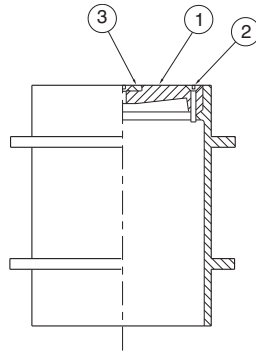

Jay R. Smith Mfg. Co.  
Wholesaler's Parts Order Number Guide

Misc Parts, 4020  
to 4140 Top Assys  
NEW STYLE

PART	DESCRIPTION	ITEM NUMBER	
4	ABS Frame Assembly	06161-42-4	
5	Bronze CO Plug f/Gasket Seal	06181-50-1	
5	ABS CO Plug f/Gasket Seal	06181-42-6	
6	Gasket f/Gasket Seal Plug	70094-94-6	
7	Bronze CO Plug f/Taper Thread	06963-50-1	
7	ABS CO Plug f/Taper Thread	06963-42-6	
*	Thread Protector Cap	76662-43-6	
*	Thread Shield	74425-43-6	

4810

Jay R. Smith Mfg. Co.  
Wholesaler's Parts Order Number Guide

PART	DESCRIPTION	ITEM NUMBER
1	NB Cover w/Screws, 2 thru 4"	4810CVR4NB
1	NB Cover w/Screws, 5"	4810CVR5NB
1	NB Cover w/Screws, 6"	4810CVR6NB
1	NB Cover w/Screws, 8"	4810CVR8NB
1	NB Cover w/Screws, 10"	4810CVR10NB
1	PB Cover w/Screws, 2 thru 4"	4810CVR4PB
1	PB Cover w/Screws, 5"	4810CVR5PB
1	PB Cover w/Screws, 6"	4810CVR6PB
1	PB Cover w/Screws, 8"	4810CVR8PB
1	PB Cover w/Screws, 10"	4810CVR10PB
2	10-24 x 3/8" NB Screw, ea (3 reqd)	76022-80-6
2	10-24 x 3/8" PB Screw, ea (3 reqd)	76022-51-6

Jay R. Smith Mfg. Co.  
Wholesaler's Parts Order Number Guide

4880, 4890

PART	DESCRIPTION	ITEM NUMBER	
------	-------------	-------------	--

1, 2, 3	Cast Iron Cover Assembly	4880CA	
1, 2, 3	Ductile Iron Cover Assembly	4880CVR-DI	
2	Screws (3) for Cover	4880CVRSCR	
3	Lift Ring Assembly	4880LRA	