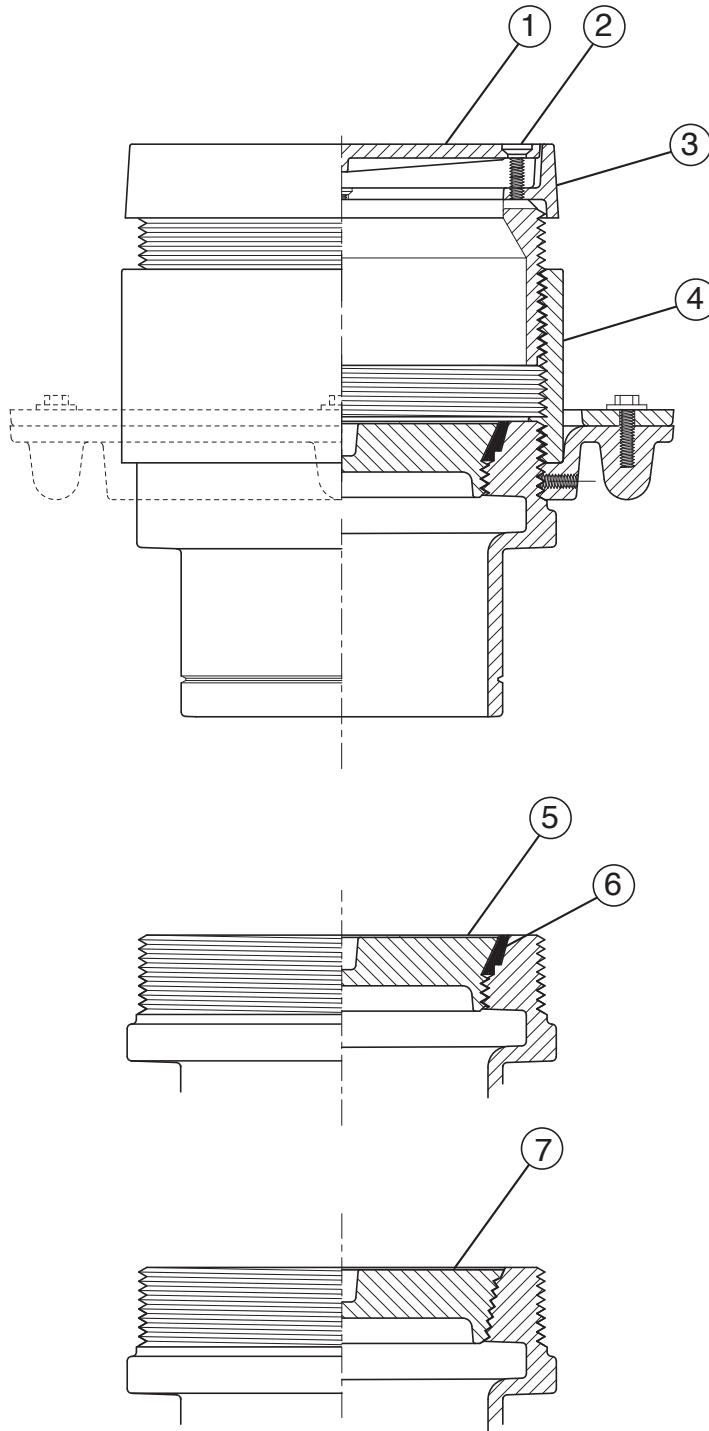

Jay R. Smith Mfg. Co.
Wholesaler's Parts Order Number Guide

4020, 4021, 4023
4040, 4041, 4043
NEW STYLE