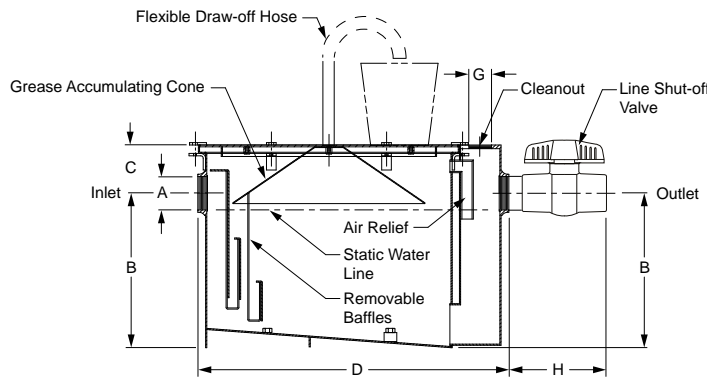

INTERCEPTORS

FIG. 8000GTX SERIES STEEL GREASE INTERCEPTORS W/SEMI-AUTOMATIC DRAW-OFF FOR RECESSED INSTALLATION

FUNCTION: Used in kitchens, restaurants, institutions and all types of food processing areas where grease must be intercepted. This type of interceptor is of the same design as the Fig. 8000GT Series, which permits semi-automatic grease removal without removing the cover. The Fig. 8000GTX Series is designed for recessed installation; therefore, the conventional draw-off piping is not included, a flexible removable draw-off hose is used.

Front View

Side View

OPTIONS:

- Y With Bronze Line Shut-off Valve.....POA
- No-Hub Adaptor (2 req'd)See Fig. 2646Y

ADD

POA

See Fig. 2646Y

INTERCEPTORS

FIGURE NO.	GPM FLOW RATE	GREASE CAP. LBS.	INLET & OUTLET SIZE A*	ROUGHING DIM			BODY		C.O PLUG SIZE G	LINE SHUT-OFF VALVE H	†DUCO COAT INSIDE AND OUTSIDE	ARC INSIDE OR OUTSIDE	ARC INSIDE AND OUTSIDE	APPROX. WT. LBS.
				B	C	D	E HEIGHT	F WIDTH						
8007GTX	07	14	02"	8 1/2"	3 1/4"	19"	12"	10 3/4"	2"	6 3/4"	5,598.00	8,340.00	10,820.00	95
8010GTX	10	20	02"	9 1/2"	3 3/4"	21 1/4"	13 1/4"	13"	2"	6 3/4"	6,621.00	9,418.00	11,950.00	110
8015GTX	15	30	02"	12"	3 1/2"	25"	15 1/2"	14"	2"	6 3/4"	7,053.00	10,283.00	12,973.00	145
8020GTX	20	40	03"	13"	4"	28 1/2"	17"	15 3/4"	2"	10"	9,068.00	12,819.00	15,773.00	130
8025GTX	25	50	03"	15 1/4"	4 1/2"	30"	19 3/4"	16 3/4"	2"	10"	10,519.00	14,420.00	17,581.00	150
8035GTX	35	70	03"	16"	5"	32 1/2"	21"	18 1/4"	2"	10"	10,791.00	14,832.00	18,201.00	180
8050GTX	50	100	03"	17 1/2"	6 3/4"	35 1/2"	24 1/4"	20 3/4"	2"	10"	12,320.00	16,563.00	20,234.00	205
8075GTX	75	150	04"	21 1/2"	15 1/2"	50"	37"	30 1/2"	3"	12 3/4"	14,656.00	18,333.00	23,158.00	250
LOW TYPE														
8120GTX	20	40	03"	7"	3 1/2"	38 1/2"	10 1/2"	21 3/4"	2"	10"	10,460.00	14,291.00	17,591.00	140
8135GTX	35	70	03"	7"	4 3/4"	49 1/2"	11 3/4"	27 3/4"	2"	10"	14,746.00	18,972.00	22,524.00	188
8150GTX	50	100	03"	10"	6"	49 1/2"	16"	27 3/4"	2"	10"	18,089.00	22,691.00	27,593.00	213