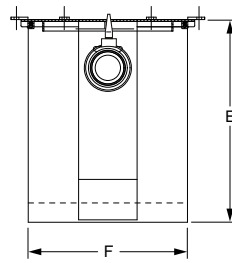

Front View

Side View

OPTIONS:

- Y With Bronze Line Shut-off Valve.....POA
- No-Hub Adaptor (2 req'd)See Fig. 2646Y

ADD

POA

See Fig. 2646Y

INTERCEPTORS

FIGURE NO.	GPM FLOW RATE	GREASE CAP. LBS.	INLET & OUTLET SIZE A*	ROUGHING DIM			BODY		C.O PLUG SIZE G	LINE SHUT-OFF VALVE H	†DUCO COAT INSIDE AND OUTSIDE	ARC INSIDE OR OUTSIDE	ARC INSIDE AND OUTSIDE	APPROX. WT. LBS.
				B	C	D	E HEIGHT	F WIDTH						
8007GTX	07	14	02"	8 1/2"	3 1/4"	19"	12"	10 3/4"	2"	6 3/4"	5,598.00	8,340.00	10,820.00	95
8010GTX	10	20	02"	9 1/2"	3 3/4"	21 1/4"	13 1/4"	13"	2"	6 3/4"	6,621.00	9,418.00	11,950.00	110
8015GTX	15	30	02"	12"	3 1/2"	25"	15 1/2"	14"	2"	6 3/4"	7,053.00	10,283.00	12,973.00	145
8020GTX	20	40	03"	13"	4"	28 1/2"	17"	15 3/4"	2"	10"	9,068.00	12,819.00	15,773.00	130
8025GTX	25	50	03"	15 1/4"	4 1/2"	30"	19 3/4"	16 3/4"	2"	10"	10,519.00	14,420.00	17,581.00	150
8035GTX	35	70	03"	16"	5"	32 1/2"	21"	18 1/4"	2"	10"	10,791.00	14,832.00	18,201.00	180
8050GTX	50	100	03"	17 1/2"	6 3/4"	35 1/2"	24 1/4"	20 3/4"	2"	10"	12,320.00	16,563.00	20,234.00	205
8075GTX	75	150	04"	21 1/2"	15 1/2"	50"	37"	30 1/2"	3"	12 3/4"	14,656.00	18,333.00	23,158.00	250
LOW TYPE														
8120GTX	20	40	03"	7"	3 1/2"	38 1/2"	10 1/2"	21 3/4"	2"	10"	10,460.00	14,291.00	17,591.00	140
8135GTX	35	70	03"	7"	4 3/4"	49 1/2"	11 3/4"	27 3/4"	2"	10"	14,746.00	18,972.00	22,524.00	188
8150GTX	50	100	03"	10"	6"	49 1/2"	16"	27 3/4"	2"	10"	18,089.00	22,691.00	27,593.00	213