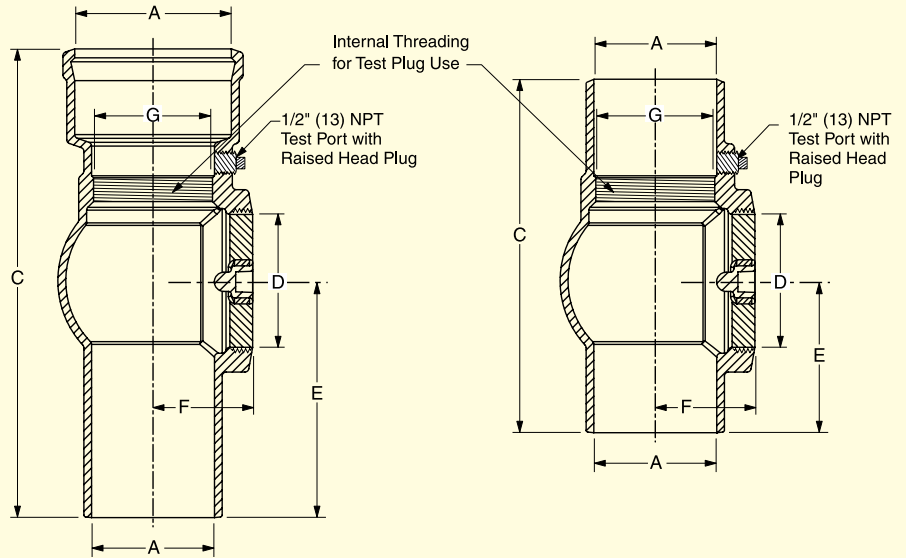

Fig. # 4505

Boss Tee Cleanout and Test Tee

Product Features:

- Sizes - 3", 4", 6"; No-hub and Hub & Spigot Outlets.
- Safety – contractor not required to remove inflatable plug from inside of stack with 5-15 psi pressure just upstream of the plug.
- Reduces the chance of mold – due to water spilling inside the chase.
- Controlled testing environment – provides contractor with effective means of controlling the filling and draining of piping system.
- Reliability – better testing results because of reliable closure of the stack.
- Time & Material savings – eliminates the inflatable plug in the vertical stack and the time to get it to seal properly.
- Efficient – test up to 3 floors at a time. The inspector can use the gauge to verify pressure in the line.
- Larger, spherical opening in the fitting allows for easy hand access for line testing/inspection/cleaning.
- Cleanout tee remains in the stack after testing to be used for future maintenance and testing.

THE BOSS TEE, CLEANOUT AND TEST TEE

FUNCTION: Used in concealed drainage lines where a cleanout is desired that allows the testing of piping above through the use of an internal threading inside the tee

FIG. 4505S.....HUB and SPIGOT

A PIPE SIZE	C	D PLUG SIZE	E	F	G SIZE
03(75)	13 1/2(345)	3(76)	7 (180)	2 1/2(64)	2 1/2(64)
04(100)	14 3/4(375)	4(100)	7 1/2(190)	3 (76)	3 1/2(89)
06(150)	17(430)	6(150)	8 1/2(215)	4(100)	5(125)

REGULARLY FURNISHED:

Duco Cast Iron Cleanout Tee with Internal Threading, 1/2(13) NPT Test Port with Raised Head Plug and Countersunk Taper Threaded Bronze Plug.

VARIATIONS:

- Test Valve and Reference Gauge Kit - TK
- Test Plug - TP