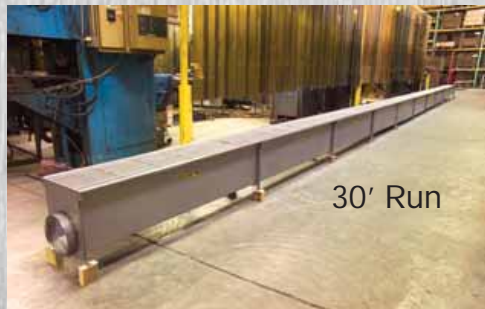

Recommended Smith Stainless Products by Industry or Application

Figure Numbers	Atomic Energy (Nuclear Power Plants)	Bottling Plants	Breweries	Chemical Plants	Commercial Kitchens	Dairy	Foot Traffic Areas (Shower or Rest Room)	Fossil Fuel Plants	Food Handling (Restaurants/ Cafeterias)	Food Processing (Creameries/ Meat Plant)	Health Care (Hospitals/ Nursing Homes)	Laboratories	Pharmaceutical (Cleanroom/Lab)	Photo-graphic Processing
9691-9699	•		•	•	•	•		•	•	•		•		
9700	•			•	•		•	•	•	•	•	•	•	
9710	•	•	•	•		•						•		•
9720	•	•	•	•		•				•		•	•	•
9725	•	•	•	•		•		•		•		•	•	•
9730	•	•	•	•		•		•				•	•	•
9735	•			•				•				•	•	•
9760	•	•	•	•	•	•	•	•	•	•	•	•	•	•
9660*		•	•		•	•			•	•				

Custom 12" Stainless Steel Trench Drain with Custom Grating.