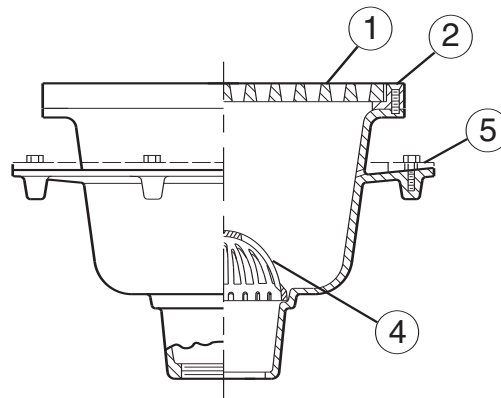

*Available, but not shown

3140, 3150, 3160
Cat Pg 3-11

Jay R. Smith Mfg. Co.
Wholesaler's
Parts Order Number Guide

PART	DESCRIPTION	ITEM NUMBER
1	NB Full Grate for 3140, 3150, 3160	3140NBG
1	NB 1/2 Grate for 3140, 3150, 3160	3140G-12NB
1	NB 3/4 Grate for 3140, 3150, 3160	3140G-13NB
2	10-24 x 5/16 Screw, ea (4 reqd)	76022-80-6
2	10-24 x 5/16 VP Screw, ea (4 reqd)	76023-80-6
1, 2, 3	NB Full Grate w/Rim & Screws	3140
1, 2, 3	NB Rim & Screws	3140-11NB
1, 2, 3	NB 1/2 Grate w/Rim & Screws	3140-12NB
1, 2, 3	NB 3/4 Grate w/Rim & Screws	3140-13NB
	NB Rim & Grt w/2 1/2" Sq. Hole	3140-14NB
4	Lumaloy Dome Bottom Strainer f/2, 3"	3000DBS-2
4	Lumaloy Dome Bottom Strainer f/4"	3000DBS-4
4	ARC DBS f/2, 3" for 3140 Series	3000DBS3ARC
4	ARC DBS f/4" for 3140 Series	3000DBS4ARC
5	Flashing Clamp (-C) w/Trim	3110-CICA
*	Aluminum Sediment Bucket f/3141	3141B
*	Aluminum Sediment Bucket f/3151, 3161	3151B
*	Grt w/Screws for 3200 NB Top	3200G
*	NB 1/2 Grate & Screws	3200G-12NB
*	NB 3/4 Grate & Screws	3200G-13NB
*	NB Grate w/7" Sq. Hole	3200G-14NB

*Available, but not shown

**Jay R. Smith Mfg. Co.
Wholesaler's
Parts Order Number Guide**

**3400-3402
3410, 3420, 3430,
3440 Cat Pg 3-15**

PART	DESCRIPTION	ITEM NUMBER
*	ARC Full Grate f/3400	3400G
*	ARC 1/2 Grate f/3400-12	3400G-12
*	ARC 3/4 Grate f/3400-13	3400G-13
*	Lumaloy DBS f/2, 3" 3400	3000DBS-2
*	Lumaloy DBS f/3" 3400	3000DBS-4
*	Aluminum Sediment Bucket f/3401	3401B
*	Aluminum Sediment Bucket f/3412	3412B
*	ARC Full Grate f/3410	3410G
*	ARC 1/2 Grate f/3410-12	3410G-12
*	ARC 3/4 Grate f/3410-13	3410G-13
*	Lumaloy DBS f/2, 3" 3410	3000DBS-2
*	Lumaloy DBS f/43" 3410	3000DBS-4
*	Aluminum Sediment Bucket f/3411	3101B
*	ARC Full Grate f/3420, 30, 40	3420G
*	ARC 1/2 Grate f/3420, 30, 40-12	3420G-12
*	ARC 3/4 Grate f/3420, 30, 40-13	3420G-13
*	Lumaloy DBS f/2, 3" 3420, 30, 40	3000DBS-2
*	Lumaloy DBS f/43" 3420, 30, 40	3000DBS-4
*	Aluminum Sediment Bucket f/3421	3141B
*	Aluminum Sediment Bucket f/3431, 3441	3151B