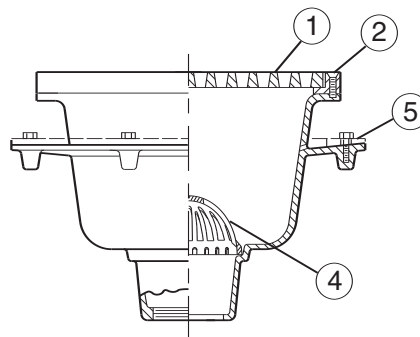

3020-3040
3030-3060
Cat Pg 3-09-3-10

Jay R. Smith Mfg. Co.
Wholesaler's
Parts Order Number Guide

PART	DESCRIPTION	ITEM NUMBER	

Fig. 3020, 3040 Series

1	NB Full Grate w/Screws f/3020, 3040	3020G	
1	NB Half Grate w/Screws f/3020, 3040	3020G-12NB	
1	NB 3/4 Grate w/Screws f/3020, 3040	3020G-13NB	
1, 2, 3	NB Full Grate w/Rim & Screws f/3020, 3040	3020	
1, 2, 3	NB Rim Only w/Screws f/3020, 3040	3020-11NB	
1, 2, 3	NB 1/2 Grate w/Rim & Screws f/3020, 3040	3020-12NB	
1, 2, 3	NB 3/4 Grate w/Rim & Screws f/3020, 3040	3020-13NB	
4	Lumaloy DBS f/2, 3" f/3020, 3040	3000DBS-2	
4	Lumaloy DBS f/4" f/3020, 3040	3000DBS-4	
5	Flashing Clamp w/Trim	3020FC	
*	Aluminum Sediment Bucket f/3021	3021B	
*	Aluminum Sediment Bucket f/3041	3041B	

Fig. 3030, 3060 Series

1	NB Full Grate w/Screws f/3030, 3060	3030NBG	
1	NB 1/2 Grate w/Screws f/3030, 3060	3030G-12NB	
1	NB 3/4 Grate w/Screws f/3030, 3060	3030G-13NB	
1, 2, 3	NB Full Grate w/Rim & Screws f/3030, 3060	3030	
2	NB Rim & Screws f/3030, 3060	3030-11NB	
1, 2, 3	NB 1/2 Grate w/Rim & Screws f/3030, 3060	3030-12NB	
1, 2, 3	NB 3/4 Grate w/Rim & Screws f/3030, 3060	3030-13NB	
4	Lumaloy DBS f/2, 3" f/3030, 3060	3000DBS-2	
4	Lumaloy DBS f/4" f/3030, 3060	3000DBS-4	
*	Aluminum Sediment Bucket f/3031	3031B	
*	Aluminum Sediment Bucket f/3061	3061B	

*Available, but not shown