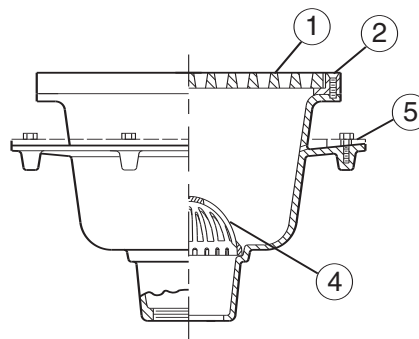

**Jay R. Smith Mfg. Co.
Wholesaler's
Parts Order Number Guide**

**3100,
3110, 3120, 3130
Cat Pg 3-11**

PART	DESCRIPTION	ITEM NUMBER	

Fig. 3100

1	NB Full Grate f/3100	3100G	
1	NB 1/2 Grate f/3100	3100G-12NB	
1	NB 3/4 Grate f/3100	3100G-13NB	
1, 2, 3	NB Full Grate w/Rim f/3100	3100	
2	NB Rim f/3100	3100-11NB	
1, 2, 3	NB 1/2 Grate w/Rim & Screws f/3100	3100-12NB	
1, 2, 3	NB 3/4 Grate w/Rim & Screws f/3100	3100-13NB	
4	Lumaloy DBS f/2, 3" 3100	3000DBS-2	
4	Lumaloy DBS f/4" 3100	3000DBS-4	
*	Aluminum Sediment Bucket f/3101	3101B	

Fig. 3110, 3120, 3130

1	NB Full Grate f/3110, 3120, 3130	3140NBG	
1	NB Half Grate f/3110, 3120, 3130	3110G-12	
1, 2, 3	NB Full Grate w/Rim f/3110, 20, 30	3110	
2	NB Rim f/3110	3110-11NB	
1, 2, 3	NB 1/2 Grate w/Rim & Scrws f/3110, 20, 30	3110-12NB	
1, 2, 3	NB 3/4 Grate w/Rim & Scrws f/3110, 20, 30	3110-13NB	
4	Lumaloy DBS f/2, 3" 3110, 3120, 3130	3000DBS-2	
4	Lumaloy DBS f/4" 3110, 3120, 3130	3000DBS-4	
5	Flashing Clamp w/Trim f/3110, 3120, 3130	3110-CICA	
*	Aluminum Sediment Bucket f/3111	3111B	
*	Aluminum Sediment Bucket f/3121	3121B	
*	Aluminum Sediment Bucket f/3131	3131B	

*Available, but not shown