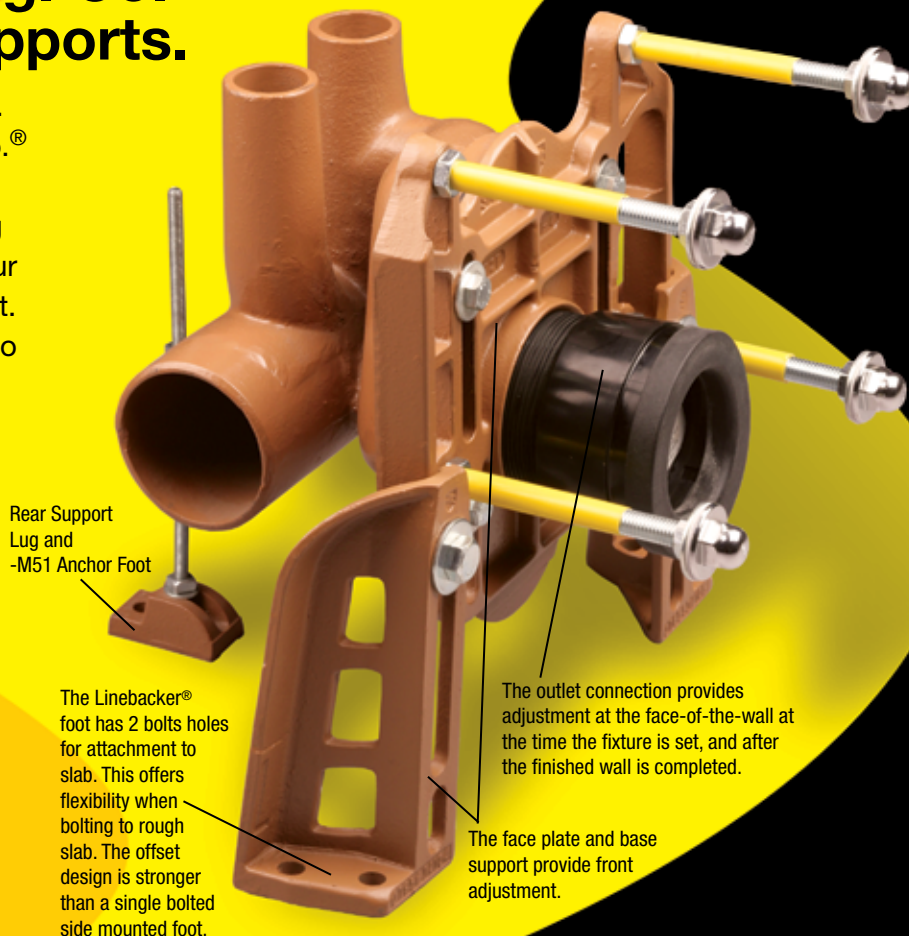

## Jay R. Smith Mfg. Co.<sup>®</sup> water closet supports.

It takes time to build a reputation. That is why Jay R. Smith Mfg. Co.<sup>®</sup> has devoted more than 80 years to engineering and manufacturing products to the high standards our customers have learned to expect. We work each day to find a way to make these products better. The Adjustable Linebacker<sup>®</sup> Fixture Support with Waste Fitting is an example of one for our many professional grade products.

Rear Support Lug and -M51 Anchor Foot

The Linebacker<sup>®</sup> foot has 2 bolts holes for attachment to slab. This offers flexibility when bolting to rough slab. The offset design is stronger than a single bolted side mounted foot.

The outlet connection provides adjustment at the face-of-the-wall at the time the fixture is set, and after the finished wall is completed.

The face plate and base support provide front adjustment.

Adjustable Linebacker<sup>®</sup> Fixture Support, Figure 0209Y, No-Hub Horizontal Fitting for Siphon Jet Water Closet, Shallow Rough-In Type with Auxiliary Inlet to pick up urinal mounted back-to-back with Water Closet.