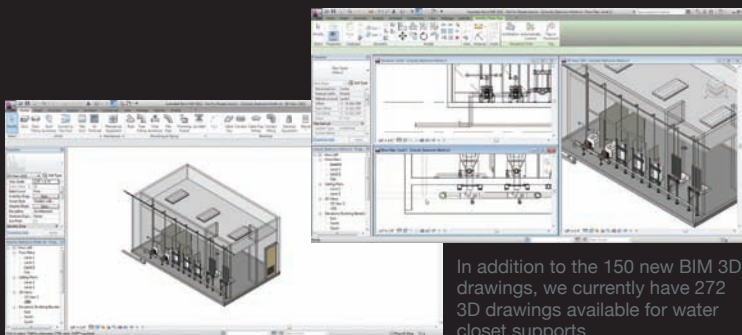

# 3D REVIT® DRAWINGS

In addition to the 150 new BIM 3D drawings, we currently have 272 3D drawings available for water closet supports.

Jay R. Smith Mfg. Co.® now has more than 150 new BIM 3D family model objects for use by design professionals. The Jay R. Smith Mfg. Co.'s 3D BIM models can be easily accessed at [www.jrsmith.com](http://www.jrsmith.com), [www.smartbim.com](http://www.smartbim.com) and [www.seek.autodesk.com](http://www.seek.autodesk.com).